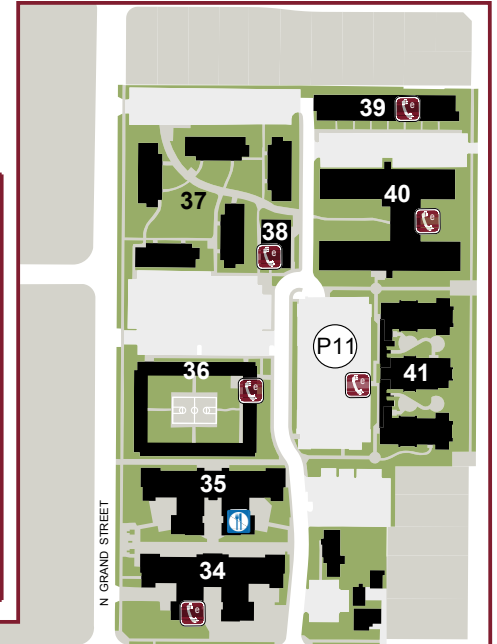

Campus Map 2007 - 2008

DIRECTORY OF BUILDINGS - SCHOOLS & COLLEGES

Argyros School of Business and Economics - Beckman Hall
 Dodge College of Film and Media Arts - Knott Studios
 School of Arts and Communication - Moulton Center, Partridge Dance Center
 School of Education - Reeves Hall
 School of Law - Kennedy Hall
 School of Music - Oliphant Hall and Berteia Hall
 University College - Reeves Hall
 Wilkinson College of Letters and Sciences - Beckman Hall, Hashinger Science Center, Roosevelt Hall, Smith Hall and Wilkinson Hall

In Case of Emergency:
 Public Safety Office: (714) 997-6763 Information: (714) 997-6815

Website: www.chapman.edu

MAP LEGEND

- | | | | |
|--|--------------------|--|--------------------|
| | Places of Interest | | Food/Refreshment |
| | Art Exhibit | | Bus Route |
| | ATM | | Sidewalks/Walkways |
| | Emergency Phone | | Building/Structure |
| | Kiosk/Directory | | Parking Area |
| | Train Station | | Construction Area |
| | Bus Stop | | |

Legal Affairs (26)

- Lyon Conference Center (11)
- Marketing (5)
- O'Bryan Aquatics Stadium (10)
- President's Office (1)
- Provost (18)
- Public Safety (7)
- Publications (19)
- Purchasing and University Services (33)
- Registrar's Office (20)
- Restaurant Services (11)
- Rinker Law Library (21)
- Salmon Recital Hall (16)
- School of Arts and Communication (15)
- School of Education (3)
- School of Law (21)
- School of Music (16 & 17)
- Servery (11)
- Student Employment (23)
- Student Life (11)
- Student Health Services (22)
- Student Psychological Counseling Services (2)
- Theatre Technology Building (29)
- University College (3)
- University Warehouse (31)
- Wallace All Faiths Chapel (8)
- Waltmar Theatre (15)
- Wilkinson College of Letters and Sciences (4)
- Wilkinson Founders Chapel (8)
- Writers' Cafe (5)

Places of Interest

- Williams Mall (A)
- Liberty Plaza (B)
Berlin Wall
- Central Quad (C)
- Chapman Plaza (D)
- McCardle Plaza (E)
- Wilson Field (F)
- Tennis Courts (G)
- Panther Plaza (H)